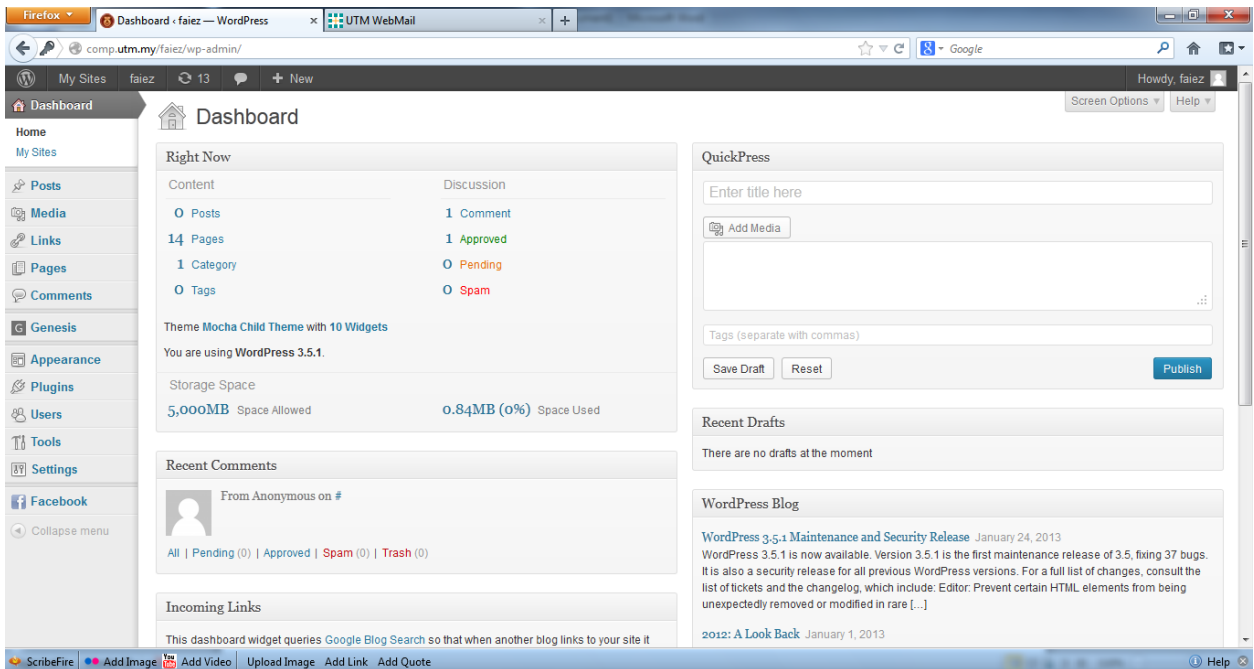

How to login to your personal site

1. Type **comp.utm.my/<your-UTM-email-username>/wp-login.php**
2. Type in your username(**UTM email username**) & password

3. Once login, you will see a Dashboard like this as your back-end interface.