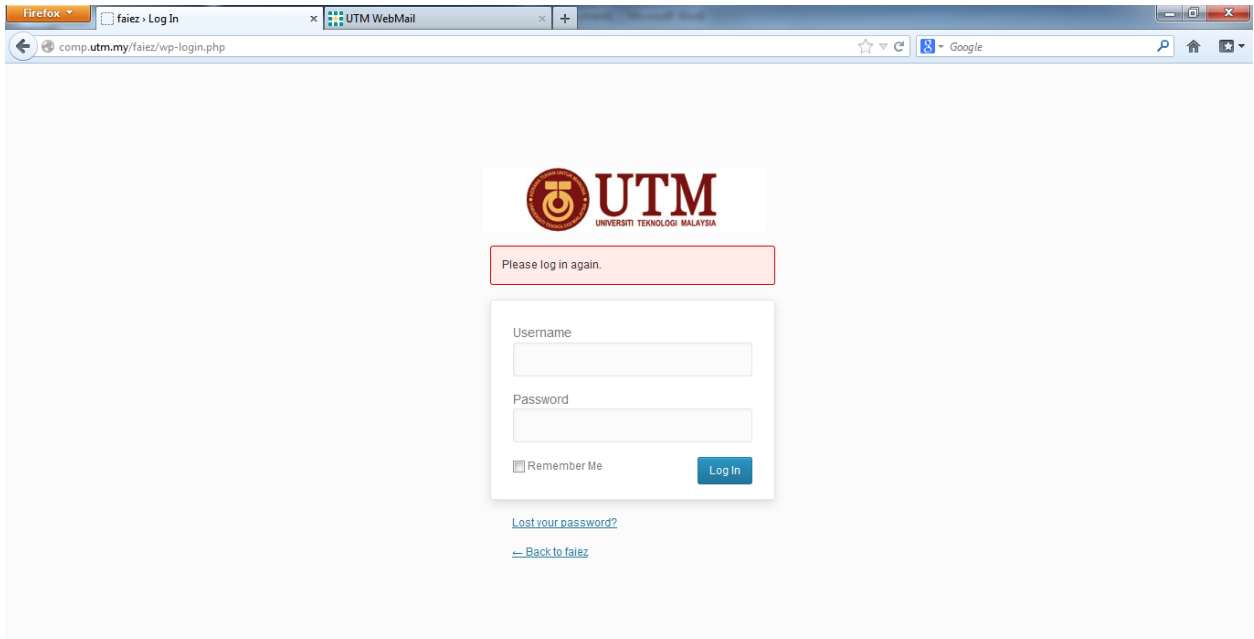

How to login to your personal site

1. Type **comp.utm.my/<your-UTM-email-username>/wp-login.php**
2. Type in your username(**UTM email username**) & password

3. Once login, you will see a Dashboard like this as your back-end interface.